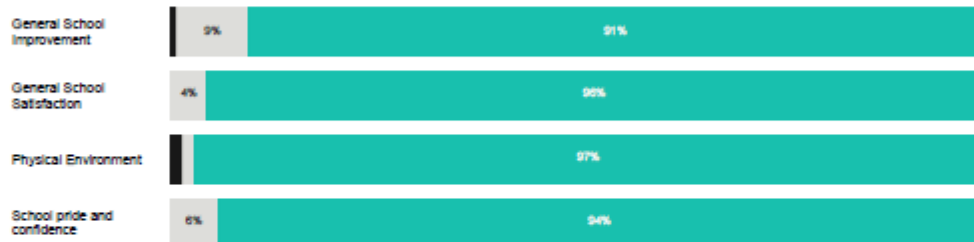

Percentage Endorsement in 2019 (%) ⓘ

For School ethos and environment

Not positive Neutral Positive

Percentage Endorsement over last 5 years (%) ⓘ

For School ethos and environment - All