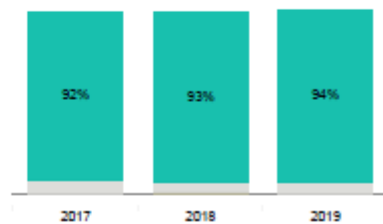

Positive
Neutral
Invalid
Not positive

Additional Links

- [Further Support](#)
- Videos
- [Dashboard overview](#)
- Reports